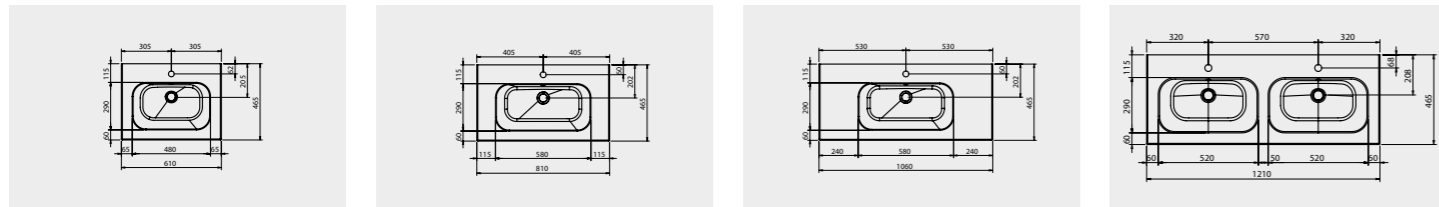

KERNSORTIMENT | GOLF

BADMÖBEL GOLF SKY 65

GOLF Sky überzeugt mit seiner breiten Programmvierfalt: Vier verschiedene Waschtischbreiten – und eine davon sogar als Doppelwaschtisch-Lösung mit vier Auszügen – lassen keine Wünsche offen. Die formschönen Spiegelschränke in passender Breite bieten im Inneren Ablageflächen für unterschiedliche Pflegeprodukte: So wirkt das Bad stets aufgeräumt und lässt sich leichter reinigen. Wie bei allen GOLF Spiegelschränken sind die Türen auch auf den Innenseiten verspiegelt – perfekt für den Rundum-Blick bei geöffneten Türen!

WASCHTISCHE